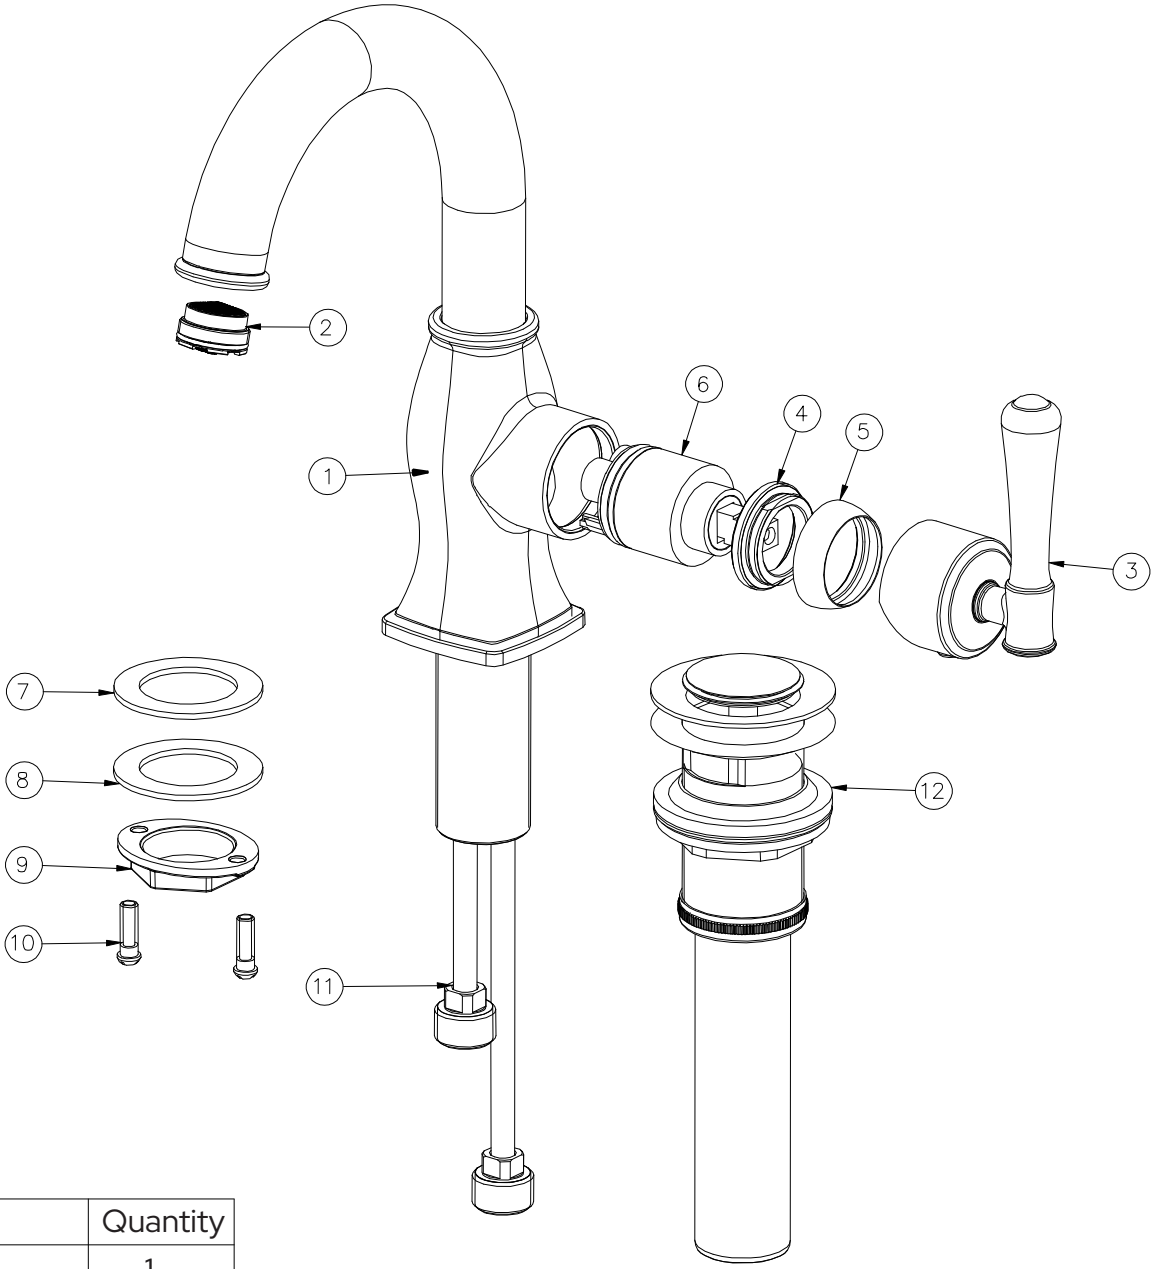

Parts Breakdown

BA-500-01

Single Hole Bathroom Faucet

No.	Description	Quantity
1	Body	1
2	Aerator	1
3	Handle	1
4	Nut	1
5	CP Cap	1
6	Cartridge	1
7	Washer	1
8	Washer	1
9	Screw	1
10	Set Screw	2
11	Inlet Tube	2
12	Over-flow Pop-up Drain	1